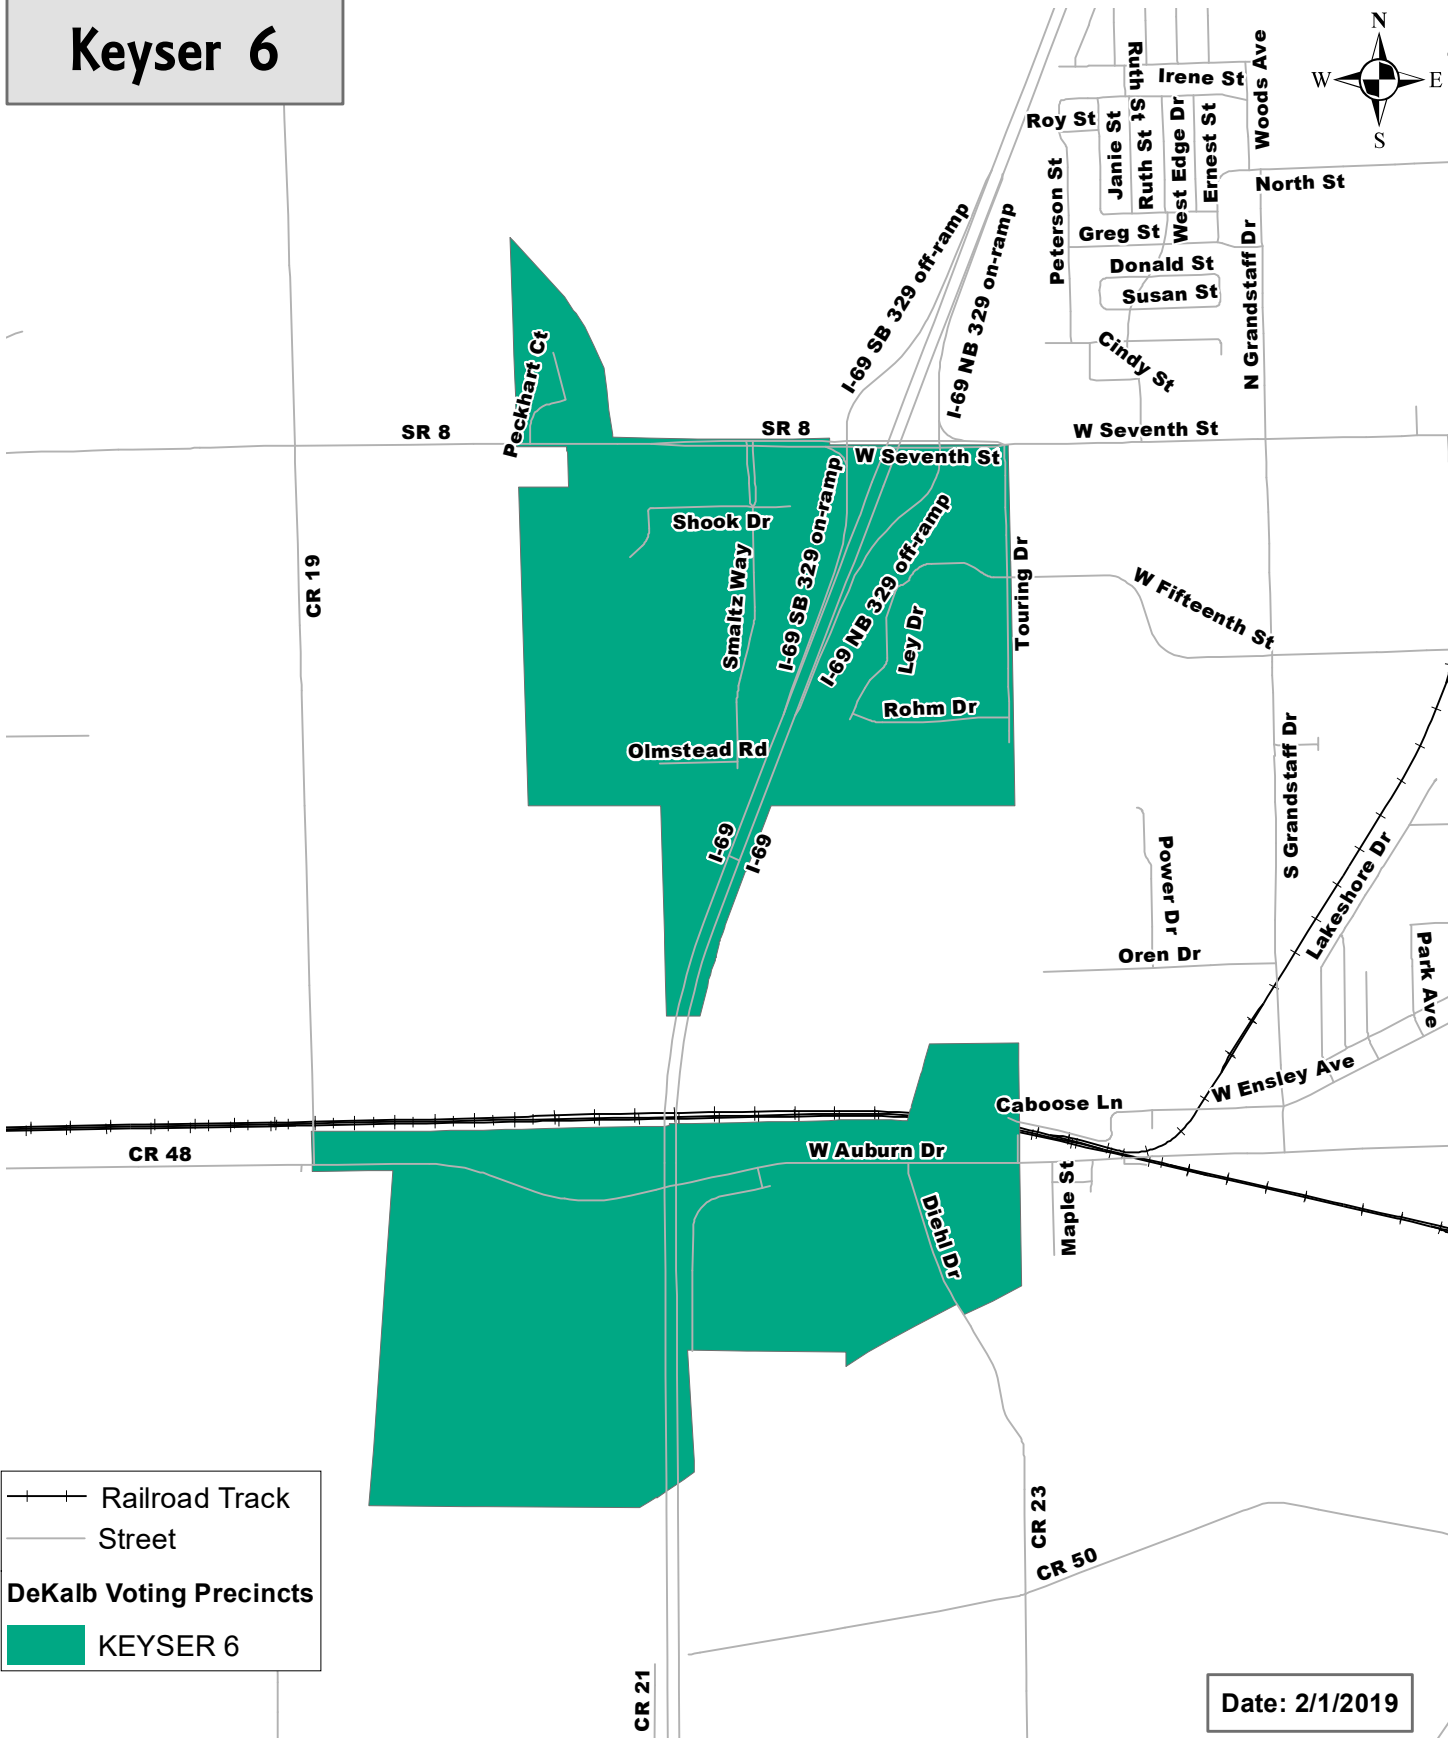

Keyser 6

Railroad Track
 Street
DeKalb Voting Precincts
KEYSER 6

Date: 2/1/2019

CoCiGIS and/or its partnering agencies do not warrant or make any representations as to the quality, content, accuracy, or completeness of the information, text, graphics, links and other items contained on this document. The information and materials contained on this document have been compiled from a variety of sources and, as such, are subject to change without notice. In no event will CoCiGIS and/or its partnering agencies, or their officers, agents or employees, be liable for any damages, whether direct, indirect, general, consequential, incidental, exemplary or special arising from the use of information provided on this document. For more information, visit the CoCiGIS website at <http://www.ci.auburn.in.us/cocigis>.