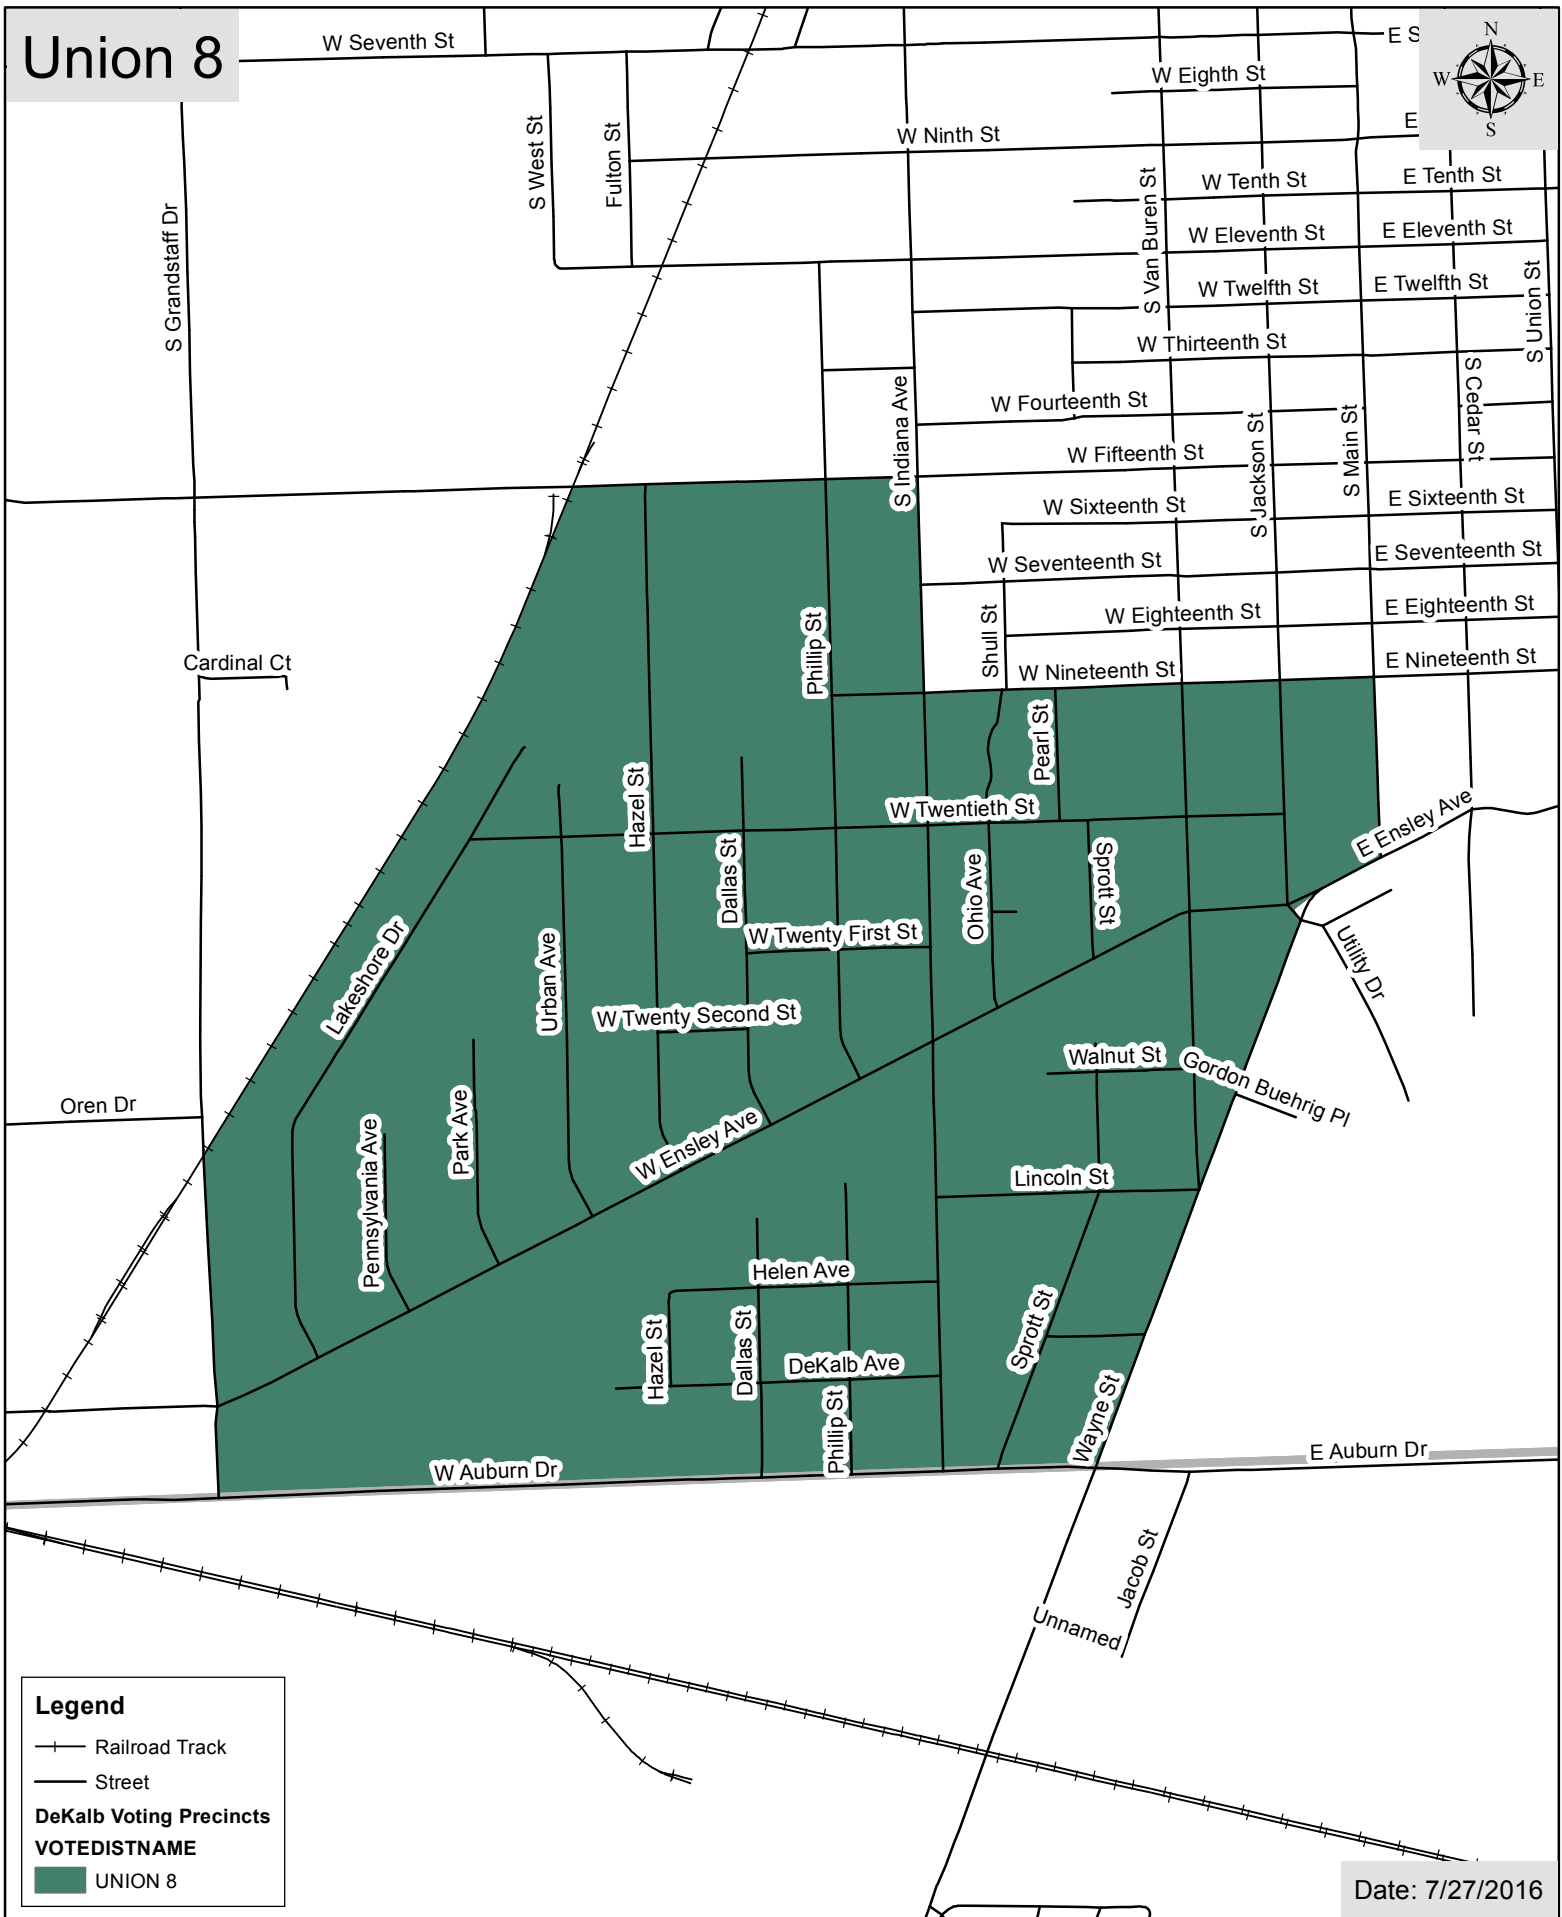

Union 8

Legend

- +— Railroad Track
- Street

DeKalb Voting Precincts

VOTEDISTNAME

- UNION 8

Date: 7/27/2016