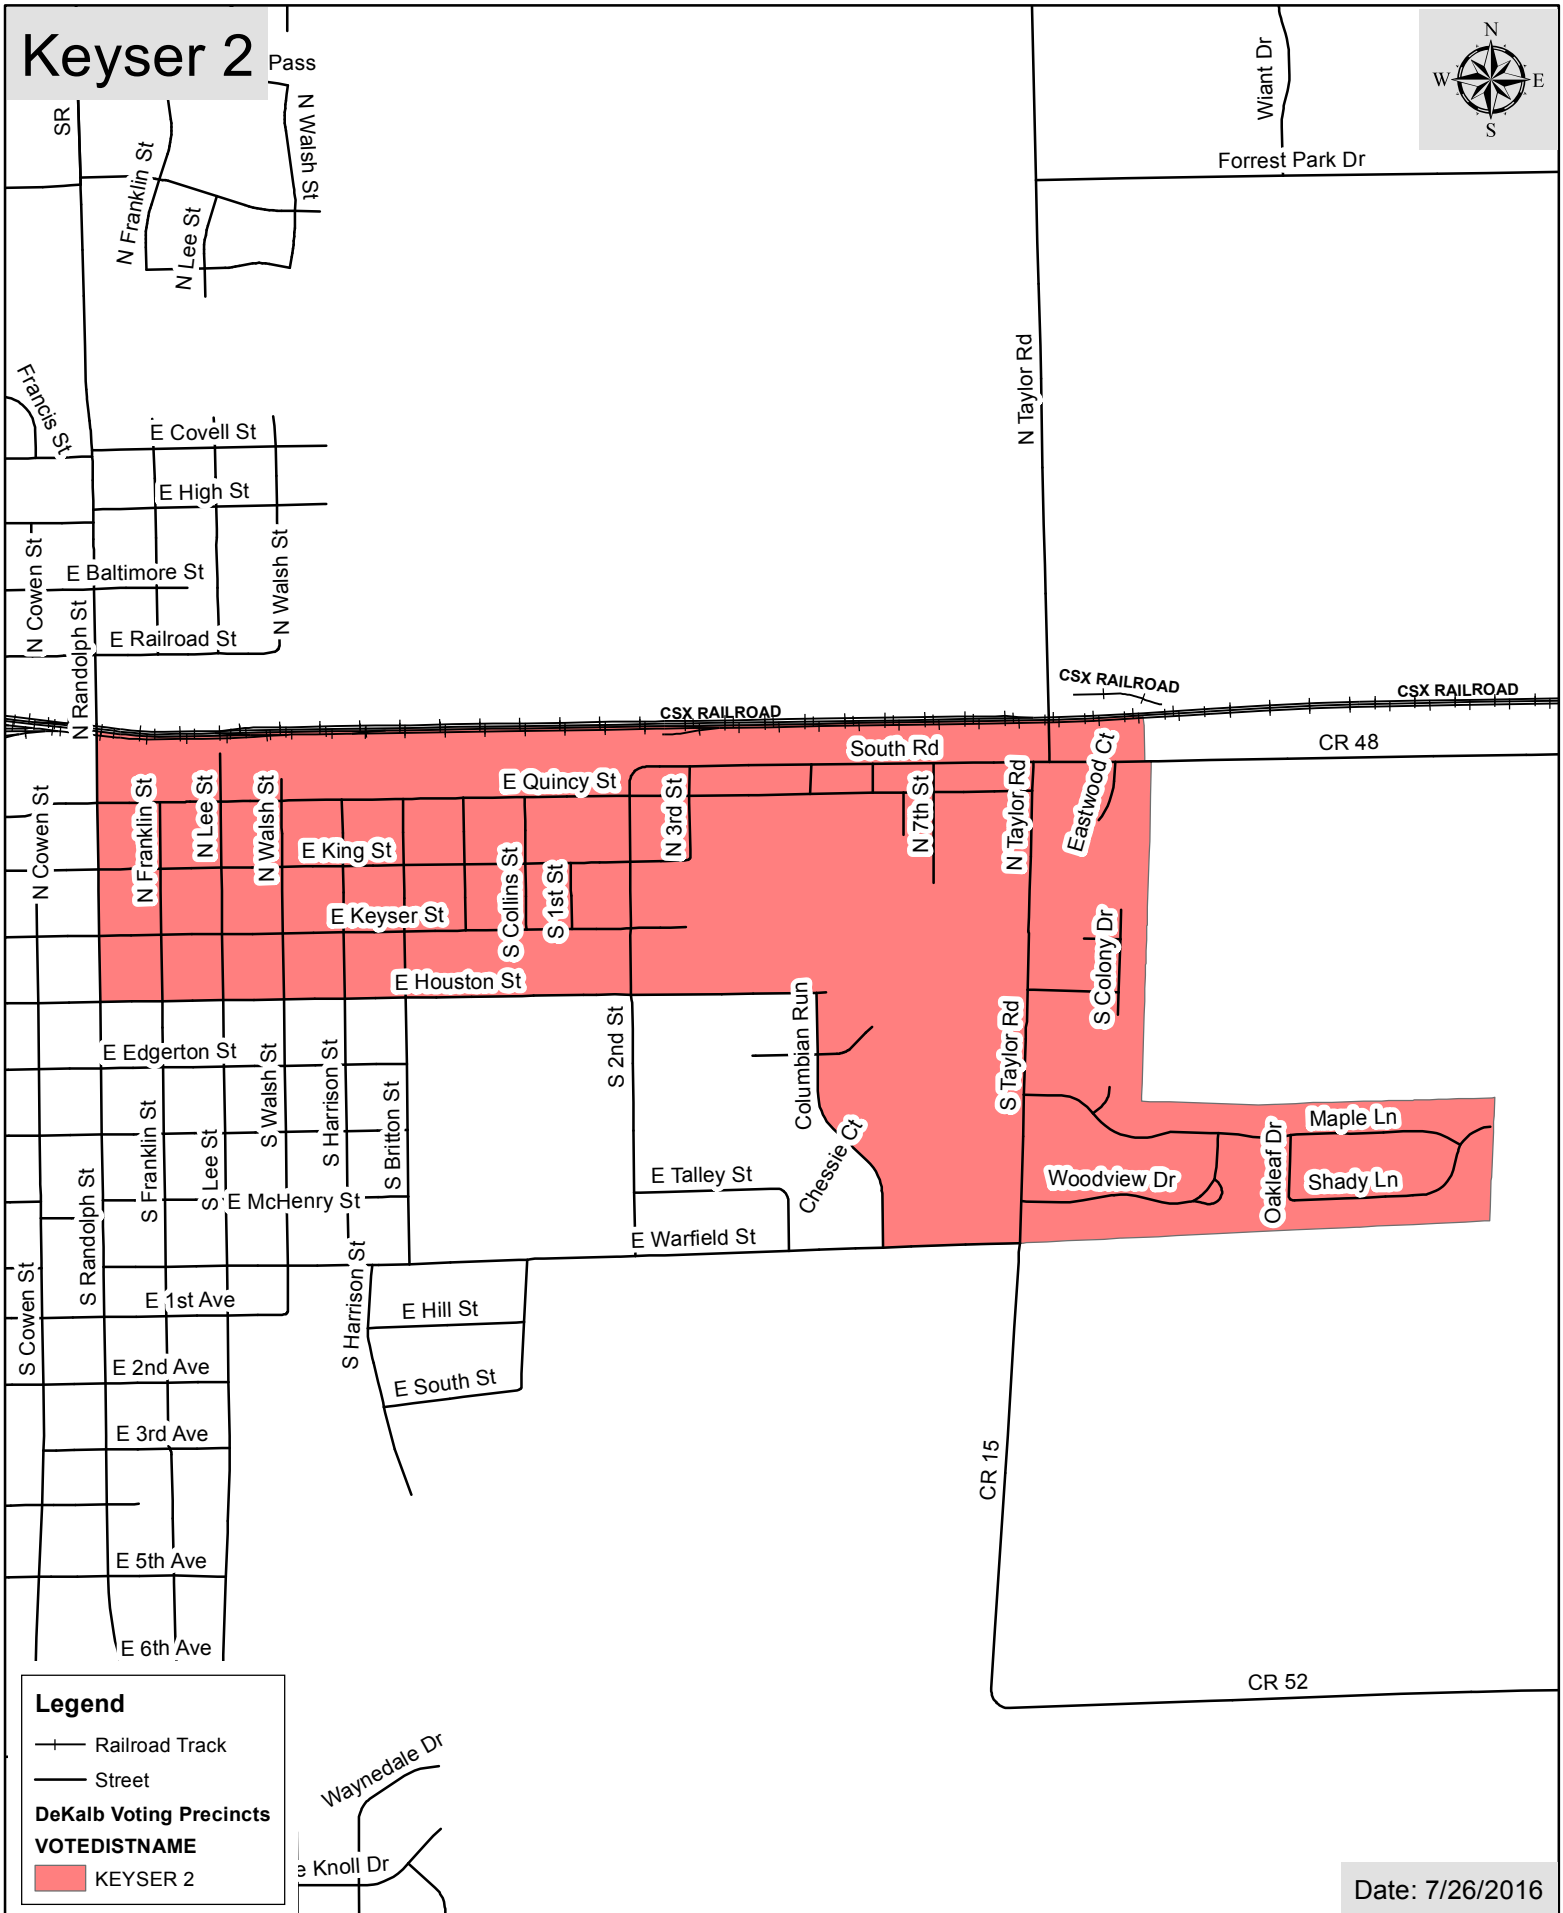

# Keyser 2

**Legend**

- +— Railroad Track
- Street

**DeKalb Voting Precincts**

**VOTEDISTNAME**

- KEYSER 2

Date: 7/26/2016